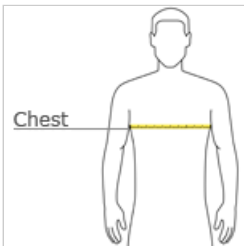

CARE INSTRUCTIONS

Machine wash cold. Only non-chlorine bleach when needed.
Tumble dry low. Do not iron decoration.

front

back

HOW TO MEASURE

CHEST WIDTH

Measure under the arm and around the fullest part of the chest with arms down, keeping tape horizontal.

SIZE CHART

	XS	S	M	L	XL	2XL	3XL
Chest	33-35	35-38	38-41	43-44	45-48	48-52	53 1/2-56

COLOR INFORMATION

Please note: PMS code information is shown only when an exact match is available.

Heather Bay Blue
PMS 646C