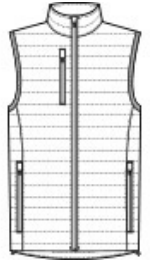

Staying warm while on the go has never been easier with our Packable Puffy Vests. Thanks to a water-repellent fabric coating and finish, you'll remain comfortable no matter where your day takes you.

- 100% polyester shell and lining
- 2.4-ounce, 100% polyfill insulation
- Interior storm flap with chin guard
- Reverse coil zippers
- Zippered chest pocket
- Front zippered pockets with rubber-wrapped zipper pulls
- Adjustable locking drawcord at hem
- Port Pocket for easy embroidery access
- Dyed-to-match drawstring carrying pouch included

CARE INSTRUCTIONS

Machine wash cold with like colors. Do not bleach. Tumble dry low. Cool iron. Do not use fabric softener. Do not dry clean.

front

back

HOW TO MEASURE

CHEST WIDTH

Measure under the arm and around the fullest part of the chest with arms down, keeping tape horizontal.